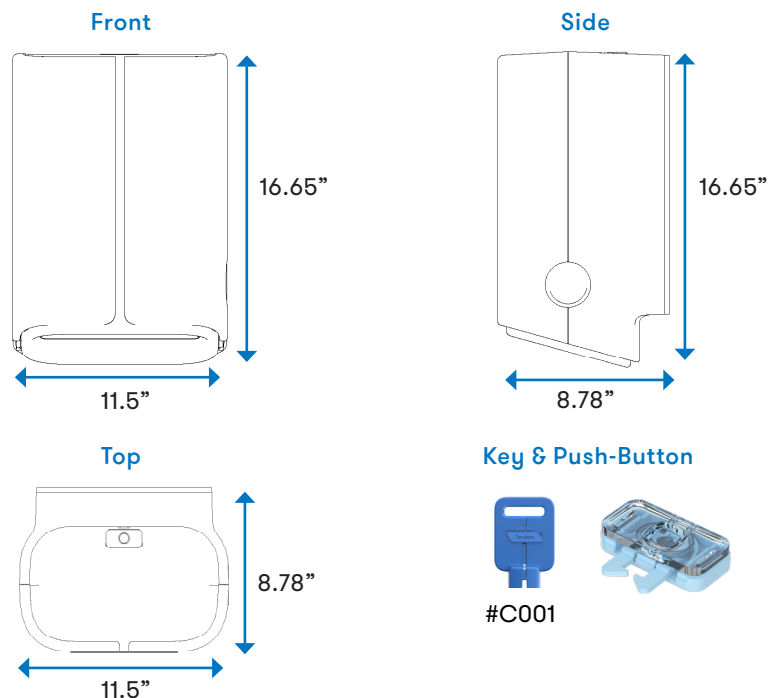

PRODUCT SPECS

COLORS:

- Dark gray with translucent blue accent (Item #C340)
- White with translucent blue accent (Item #C345)

CAPACITY:

One 7.5" wide roll towel with 8" diameter and a 2.75" stub roll

DISPENSER WEIGHT:

6.0 lbs (2.72 kg)

CASE WEIGHT:

8.4 lbs (3.81 kg)

CASE DIMENSIONS (L x W x H):

13.06 x 9.88 x 19 po
(33.18 x 25.08 x 48.26 cm)

MATERIAL: ABS Plastic

CLEARANCE NEEDED:

- 16" under the dispenser
- 19.5" in front of the dispenser

PAPER REFILLS

The Cascades PRO Tandem Mechanical No-Touch Dispenser is designed specifically to function with:

- 775' Cascades PRO Perform/Signature for Tandem roll towels
- 1050' Cascades PRO Perform for Tandem roll towels

INSTALLATION

Read instruction sheet before using this roll towel dispenser. Position the dispenser and make sure the lock or push button positions are accessible and the dispenser cover opens completely. Mark the installation hole position on the wall. Use the built-in level. Drill guide holes then install the dispenser with appropriate fasteners. Alternative screws and anchors may be required depending on wall materials.

All clean.
All good.™