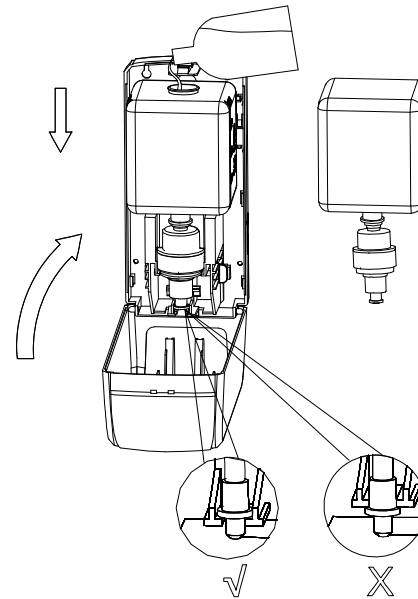

Install Batteries

Dc Adapter
(6v, 1A, Optional)

4Pcs Batteries
(1.5V*4Pcs,
Size C) *

E *The Standard Packing is not including DC Adapter and Batteries.

Installation with Adhesive Backing (no screws)

1. Double-sided adhesive *
(Optional)

F * The Standard Packing is not including Dual-Sided adhesive and silicone sealant.

2. Silicone sealant *

Fill liquid for
refillable bottle

Change directly
for disposable

G Fill Liquid

- UV disinfection
- LED Light:
 1. green color 5 seconds flush: working condition;
 2. red color 5 seconds flush: low power for battery and change;
 3. red color 2 seconds flush: something under sensor and remove it;
- Sensing Distance: 8-12cm