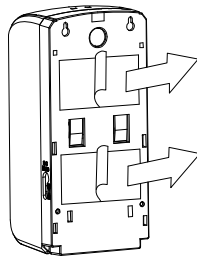

Install Batteries

Dc Adapter
(6v, 1A, Optional)

4Pcs Batteries
(1.5V*4Pcs,
Size C) *

E *The Standard Packing is not including DC Adapter and Batteries.

Installation with Adhesive Backing (no screws)

1. Double-sided adhesive *
(Optional)

F * The Standard Packing is not including Dual-Sided adhesive and silicone sealant.

2. Silicone sealant *

Fill liquid for
refillable bottle

Change directly
for disposable

G Fill Liquid

- UV disinfection
- LED Light:
 1. green color 5 seconds flush: working condition;
 2. red color 5 seconds flush: low power for battery and change;
 3. red color 2 seconds flush: something under sensor and remove it;
- Sensing Distance: 8-12cm