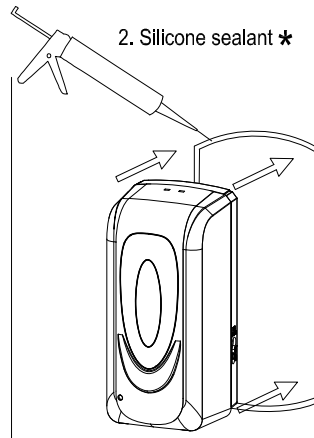

Install Batteries

Dc Adapter
(6v, 1A, Optional)

4Pcs Batteries
(1.5V*4Pcs,
Size C) *

E *The Standard Packing is not including DC Adapter and Batteries.

Installation with Adhesive Backing (no screws)

1. Double-sided adhesive *
(Optional)

F * The Standard Packing is not including Dual-Sided adhesive and silicone sealant.

2. Silicone sealant *

Fill liquid for
refillable bottle

Change directly
for disposable

G Fill Liquid

- UV disinfection
- LED Light:
 1. green color 5 seconds flush: working condition;
 2. red color 5 seconds flush: low power for battery and change;
 3. red color 2 seconds flush: something under sensor and remove it;
- Sensing Distance: 8-12cm