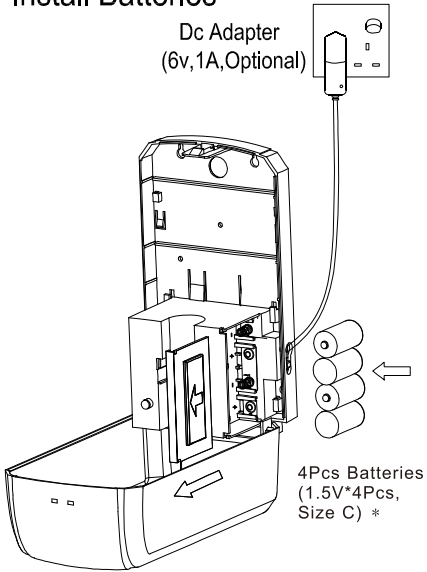

Install Batteries

Dc Adapter
(6v, 1A, Optional)

4Pcs Batteries
(1.5V*4Pcs,
Size C) *

E *The Standard Packing is not including DC Adapter and Batteries.

Installation with Adhesive Backing (no screws)

1. Double-sided adhesive *
(Optional)

F * The Standard Packing is not including Dual-Sided adhesive and silicone sealant.

2. Silicone sealant *

Fill liquid for
refillable bottle

Change directly
for disposable

G Fill Liquid

- UV disinfection
- LED Light:
 1. green color 5 seconds flush: working condition;
 2. red color 5 seconds flush: low power for battery and change;
 3. red color 2 seconds flush: something under sensor and remove it;
- Sensing Distance: 8-12cm