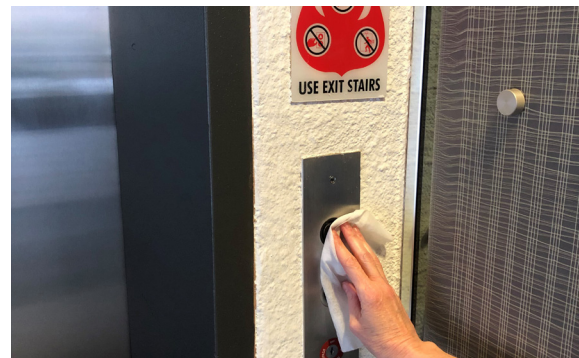

Fresh Start® Disinfectant Wipes To Fight COVID-19 and More

- **EPA registered. EPA Reg No: 1839-190.** Make sure your wipes are EPA registered!
- **Fresh Start kills SARS-CoV-2(COVID19 virus) on hard, non-porous surfaces in just 30 seconds**
- Kills 99.9% of Germs
- Kills Flu Virus^{††}
- Kills Antibiotic Resistant Bacteria: CA-MRSA, MRSA, VISA, VRE and NDM-1
- Kills 99.9% of Staphylococcus aureus (Staph) (ATCC 6538), Klebsiella pneumoniae (ATCC 4352), Listeria monocytogenes (ATCC 35152), Escherichia coli (E. coli) O157:H7 (ATCC 43895) in **15 seconds**
- Kills HIV-1
- Fresh Start is formulated to disinfect hard, non-porous surfaces such as bed railings, chairs, tables, toilet seats, sinks, faucets, cribs, computers, door knobs, stainless steel surfaces, glazed porcelain, glazed ceramic tile and plastic surfaces
- Alcohol, solvent and bleach free
- Use in hospitals, healthcare settings, schools, offices and factories